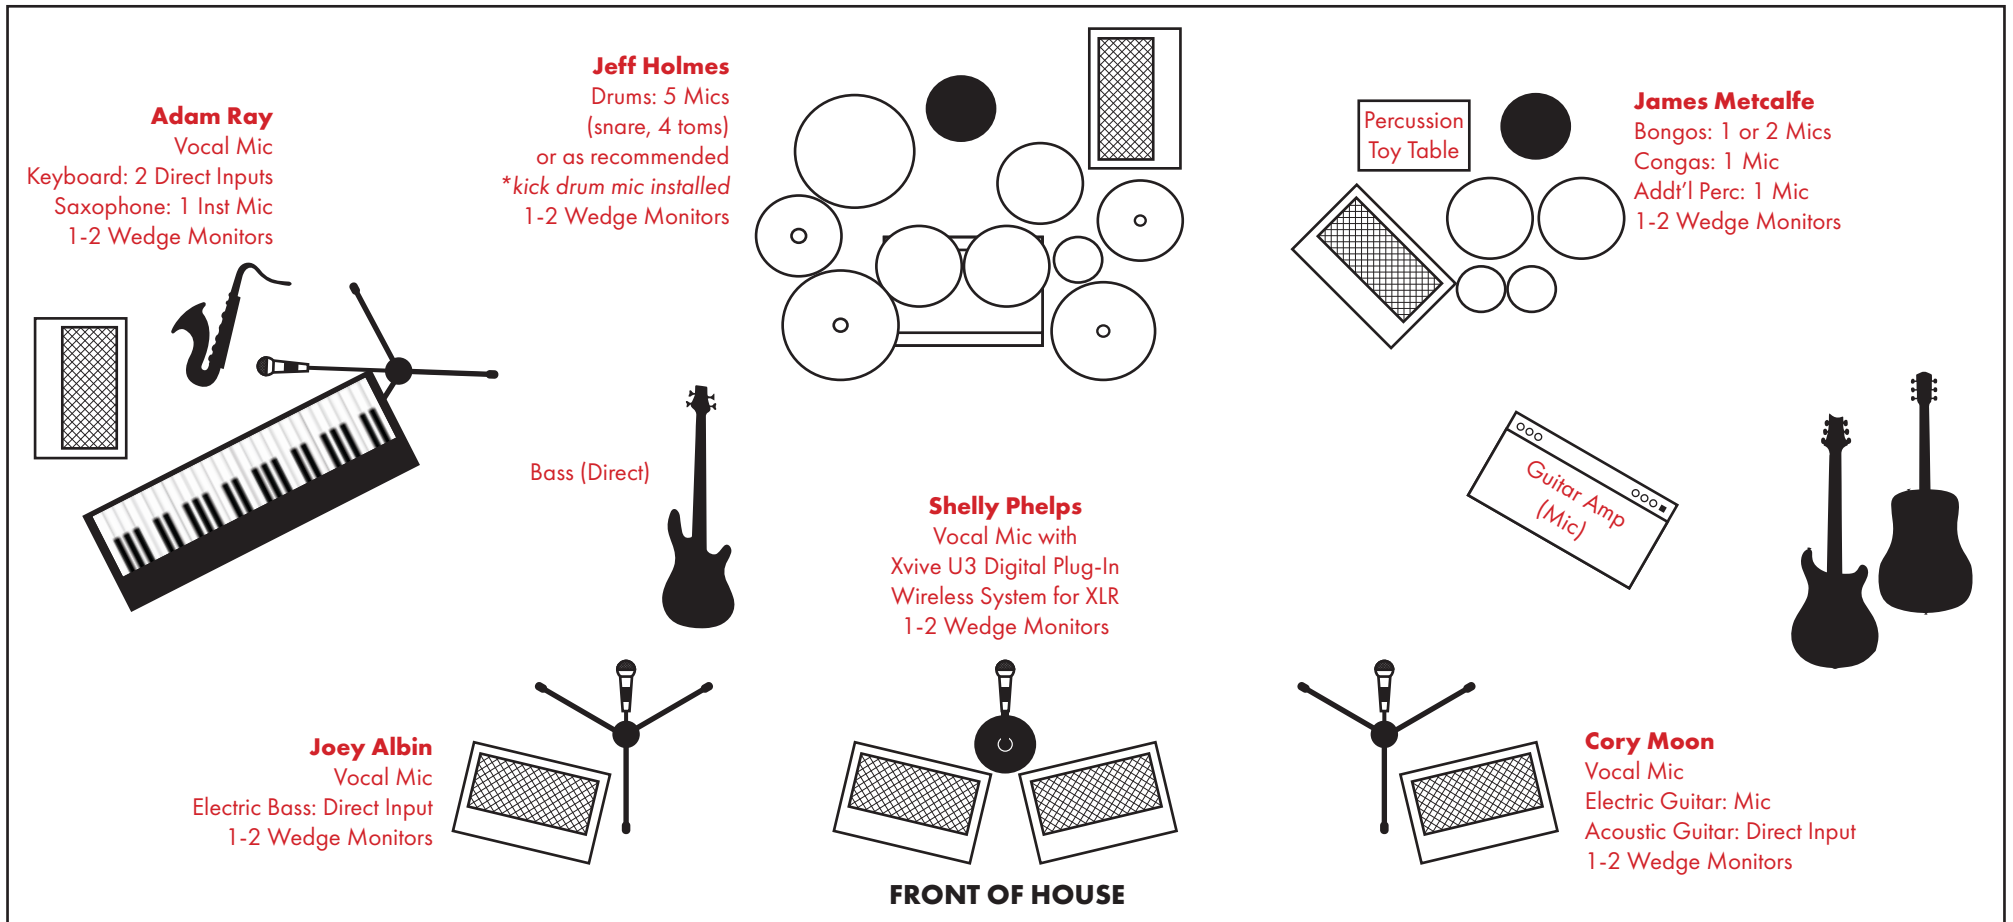

SHELLY PHELPS AND THE STORM

SUGGESTED STAGE PLOT & INPUT LIST

SHELLYPHELPS.COM

MICS:

4 - Vocal 1-2 - Bongos
2 - Guitar 1 - Congas
5 - Drums 1 - Perc Toys
1 - Saxophone

DIRECT INPUTS:

1 - Acoustic Guitar
1 - Bass Guitar
2 - Keyboard