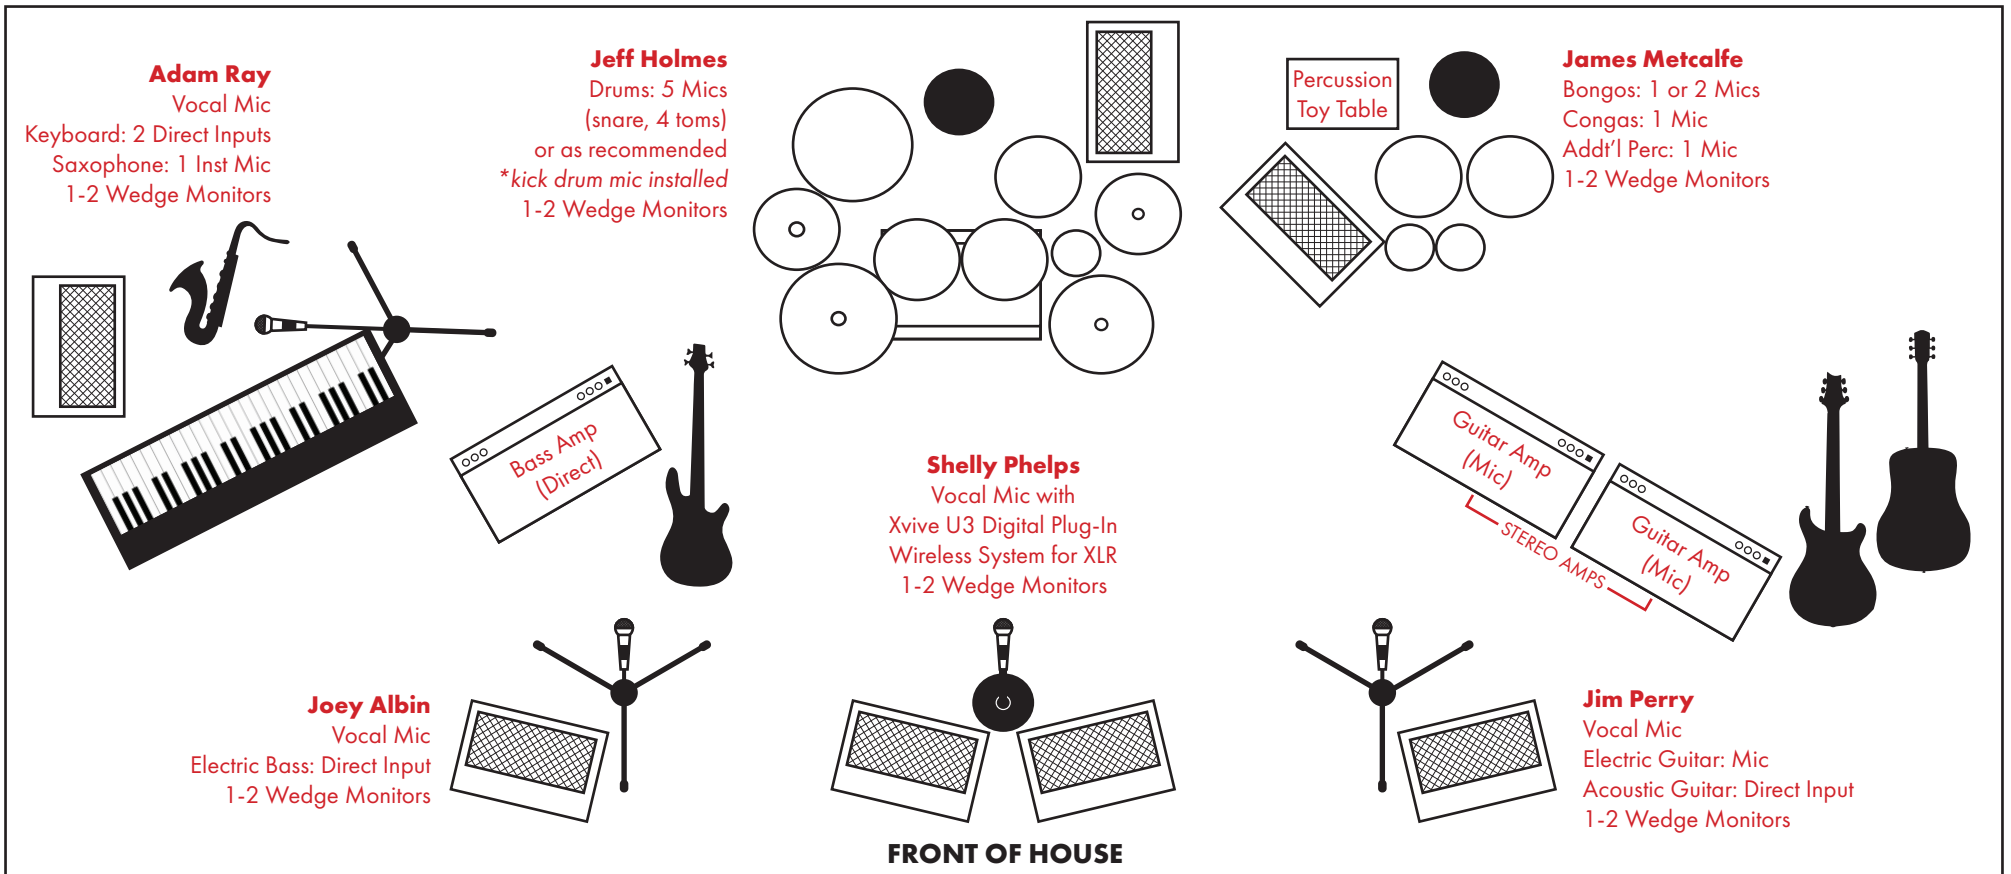

SHELLY PHELPS AND THE STORM

SUGGESTED STAGE PLOT & INPUT LIST

MICS:

4 - Vocal 1-2 - Bongos
2 - Guitar 1 - Congas
5 - Drums 1 - Perc Toys
1 - Saxophone

DIRECT INPUTS:

1 - Acoustic Guitar
1 - Bass Guitar
2 - Keyboard